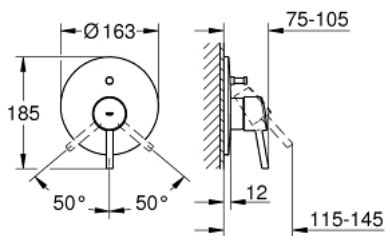

## 19 346 001 **CONCETTO SINGLE-LEVER BATH MIXER**

### PRODUCT DESCRIPTION

- Colour: chrome
- trim set for use with rough-in box 33 963 001 or 33 965 001
- without concealed body
- GROHE LongLife finish
- automatic diverter: bath/shower
- escutcheon- and shaft-sealing
- wall escutcheon
- covered coupling