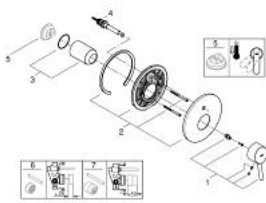

## 19 346 001 **CONCETTO SINGLE-LEVER BATH MIXER**

### PRODUCT DESCRIPTION

- Colour: chrome
- trim set for use with rough-in box 33 963 001 or 33 965 001
- without concealed body
- GROHE LongLife finish
- automatic diverter: bath/shower
- escutcheon- and shaft-sealing
- wall escutcheon
- covered coupling

### **SPARE PARTS**, December 2015 – now

- 1: Lever (Spare part-nr. 46723000)
- 2: Escutcheon (Spare part-nr. 46905000)
- 3: Cap (Spare part-nr. 06874000)
- 4: Diverter (Spare part-nr. 46737000)
- 5: Temperature limiter (Spare part-nr. 46375000)\*
- 6: Extension set (Spare part-nr. 46191000)\*
- 7: Extension set (Spare part-nr. 46343000)\*