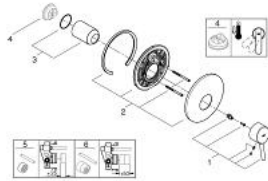

19 345 001 **CONCETTO SINGLE-LEVER SHOWER MIXER**

PRODUCT DESCRIPTION

- Colour: chrome
- trim set for use with rough-in box 33 963 001, 33 964 001, 33 965 001
- without concealed body
- GROHE LongLife finish
- escutcheon- and shaft-sealing
- wall escutcheon
- covered fixing

19 345 001 **CONCETTO SINGLE-LEVER SHOWER MIXER**

SPARE PARTS, December 2015 – now

- 1: Lever (Spare part-nr. 46723000)
- 2: Escutcheon (Spare part-nr. 46904000)
- 3: Cap (Spare part-nr. 06874000)
- 4: Temperature limiter (Spare part-nr. 46375000)*
- 5: Extension set (Spare part-nr. 46191000)*
- 6: Extension set (Spare part-nr. 46343000)*