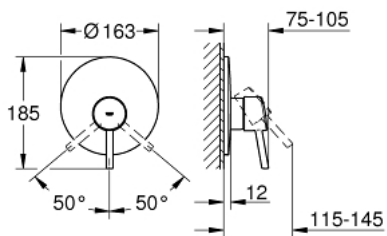

19 345 001 **CONCETTO SINGLE-LEVER SHOWER MIXER**

PRODUCT DESCRIPTION

- Colour: chrome
- trim set for use with rough-in box 33 963 001, 33 964 001, 33 965 001
- without concealed body
- GROHE LongLife finish
- escutcheon- and shaft-sealing
- wall escutcheon
- covered fixing

19 345 001 **CONCETTO SINGLE-LEVER SHOWER MIXER**

SPARE PARTS, December 2015 – now

- 1: Lever (Spare part-nr. 46723000)
- 2: Escutcheon (Spare part-nr. 46904000)
- 3: Cap (Spare part-nr. 06874000)
- 4: Temperature limiter (Spare part-nr. 46375000)*
- 5: Extension set (Spare part-nr. 46191000)*
- 6: Extension set (Spare part-nr. 46343000)*