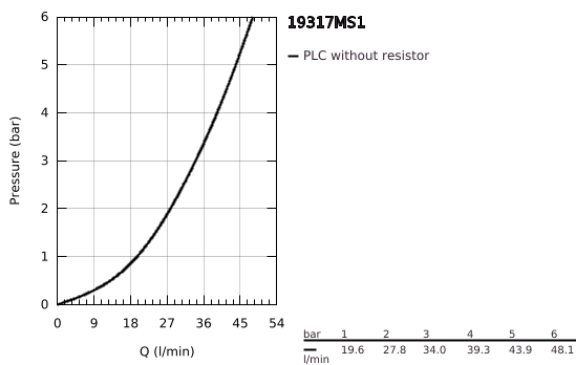

## 19 317 MS1 ALLURE SINGLE-LEVER SHOWER MIXER

### PRODUCT DESCRIPTION

- Colour: satin steel
- trim set for GROHE Rapido SmartBox (35 604)
- GROHE SilkMove 46 mm ceramic cartridge
- GROHE LongLife finish
- GROHE FastFixation escutcheon with covered shaft sealing and covered fixing
- metal escutcheon, retroactively 6° adjustable
- outlet B or C = 30 l/min
- without roughing-in set 35 600/35 604 (please order separately)

## 19 317 MS1 **ALLURE SINGLE-LEVER SHOWER MIXER**

**SPARE PARTS**, October 2022 – now

1: Seal (Spare part-nr. 48360000)

2: Cartridge (Spare part-nr. 46048000)

3: Mounting plate (Spare part-nr. 48439000)