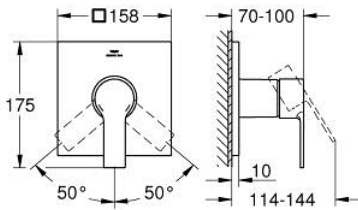

## 19 317 MS1 ALLURE SINGLE-LEVER SHOWER MIXER

### PRODUCT DESCRIPTION

- Colour: satin steel
- trim set for GROHE Rapido SmartBox (35 604)
- GROHE SilkMove 46 mm ceramic cartridge
- GROHE LongLife finish
- GROHE FastFixation escutcheon with covered shaft sealing and covered fixing
- metal escutcheon, retroactively 6° adjustable
- outlet B or C = 30 l/min
- without roughing-in set 35 600/35 604 (please order separately)

## 19 317 MS1 **ALLURE SINGLE-LEVER SHOWER MIXER**

**SPARE PARTS**, October 2022 – now

1: Seal (Spare part-nr. 48360000)

2: Cartridge (Spare part-nr. 46048000)

3: Mounting plate (Spare part-nr. 48439000)