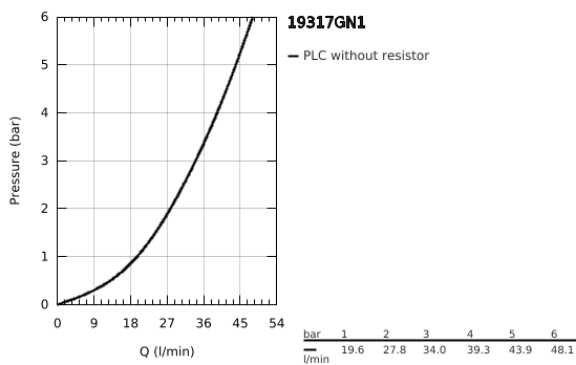

## 19 317 GN1 ALLURE SINGLE-LEVER SHOWER MIXER

### PRODUCT DESCRIPTION

- Colour: brushed cool sunrise
- trim set for GROHE Rapido SmartBox (35 604)
- GROHE SilkMove 46 mm ceramic cartridge
- GROHE LongLife finish
- GROHE FastFixation escutcheon with covered shaft sealing and covered fixing
- metal escutcheon, retroactively 6° adjustable
- outlet B or C = 30 l/min
- without roughing-in set 35 600/35 604 (please order separately)

## 19 317 GN1 ALLURE SINGLE-LEVER SHOWER MIXER

**SPARE PARTS**, May 2018 – now

1: Seal (Spare part-nr. 48360000)

2: Cartridge (Spare part-nr. 46048000)

3: Mounting plate (Spare part-nr. 48439000)