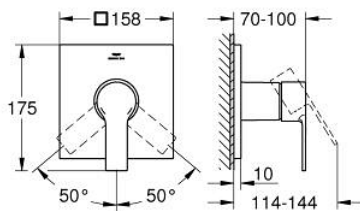

## 19 317 GN1 ALLURE SINGLE-LEVER SHOWER MIXER

### PRODUCT DESCRIPTION

- Colour: brushed cool sunrise
- trim set for GROHE Rapido SmartBox (35 604)
- GROHE SilkMove 46 mm ceramic cartridge
- GROHE LongLife finish
- GROHE FastFixation escutcheon with covered shaft sealing and covered fixing
- metal escutcheon, retroactively 6° adjustable
- outlet B or C = 30 l/min
- without roughing-in set 35 600/35 604 (please order separately)

## 19 317 GN1 ALLURE SINGLE-LEVER SHOWER MIXER

**SPARE PARTS**, May 2018 – now

1: Seal (Spare part-nr. 48360000)

2: Cartridge (Spare part-nr. 46048000)

3: Mounting plate (Spare part-nr. 48439000)