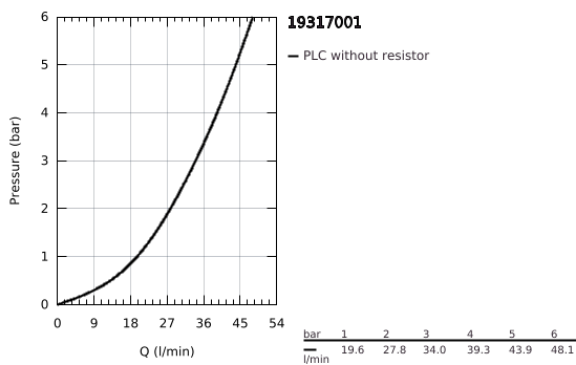

## 19 317 001 ALLURE SINGLE-LEVER SHOWER MIXER

### PRODUCT DESCRIPTION

- Colour: chrome
- trim set for GROHE Rapido SmartBox (35 604)
- GROHE SilkMove 46 mm ceramic cartridge
- GROHE LongLife finish
- GROHE FastFixation escutcheon with covered shaft sealing and covered fixing
- metal escutcheon, retroactively 6° adjustable
- outlet B or C = 30 l/min
- without roughing-in set 35 600/35 604 (please order separately)

## 19 317 001 ALLURE SINGLE-LEVER SHOWER MIXER

**SPARE PARTS**, May 2018 – now

1: Seal (Spare part-nr. 48360000)

2: Cartridge (Spare part-nr. 46048000)

3: Mounting plate (Spare part-nr. 48439000)