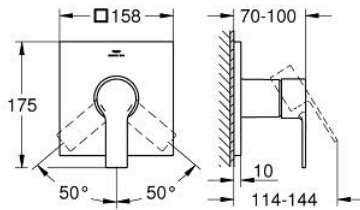

## 19 317 001 ALLURE SINGLE-LEVER SHOWER MIXER

### PRODUCT DESCRIPTION

- Colour: chrome
- trim set for GROHE Rapido SmartBox (35 604)
- GROHE SilkMove 46 mm ceramic cartridge
- GROHE LongLife finish
- GROHE FastFixation escutcheon with covered shaft sealing and covered fixing
- metal escutcheon, retroactively 6° adjustable
- outlet B or C = 30 l/min
- without roughing-in set 35 600/35 604 (please order separately)

## 19 317 001 ALLURE SINGLE-LEVER SHOWER MIXER

**SPARE PARTS**, May 2018 – now

1: Seal (Spare part-nr. 48360000)

2: Cartridge (Spare part-nr. 46048000)

3: Mounting plate (Spare part-nr. 48439000)