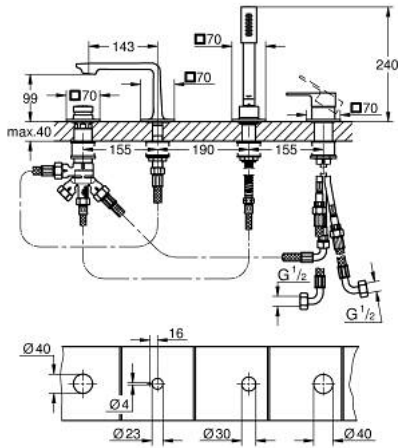

19 316 GN1 ALLURE 4-HOLE BATH COMBINATION

PRODUCT DESCRIPTION

- Colour: brushed cool sunrise
- for installation under tiled surround
- GROHE LongLife finish
- single lever mixer operating element
- diverter bath/shower
- hand shower Rainshower Aqua Stick 6.5 l/min
- shower hose 2000 mm
- optional baseframe for installation 29 037 002

19 316 GN1 ALLURE 4-HOLE BATH COMBINATION

SPARE PARTS, May 2018 – now

- 1: Mousseur (Spare part-nr. 13926000)
- 2: Cartridge (Spare part-nr. 46374000)
- 3: Diverter (Spare part-nr. 45443000)
- 3.1: Sealing washer $\varnothing 6 \times \varnothing 2$ (Spare part-nr. 0128300M)
- 3.2: Sealing washer (Spare part-nr. 0120500M)
- 4: Repl. kit for shank fastening (Spare part-nr. 45444000)
- 5: Non-return valve (Spare part-nr. 08565000)
- 6: Cone nut (Spare part-nr. 08864GN0)
- 7: Dirt strainer (Spare part-nr. 0700200M)
- 8: Metal hose (Spare part-nr. 28146000)
- 9: Tube (Spare part-nr. 48018000)
- 10: Tube (Spare part-nr. 48017000)
- 11: Tube (Spare part-nr. 07300000)
- 12: Seal (Spare part-nr. 0138600M)
- 13: Spring (Spare part-nr. 00869000)
- 14: Socket Spanner (Spare part-nr. 19332000)*