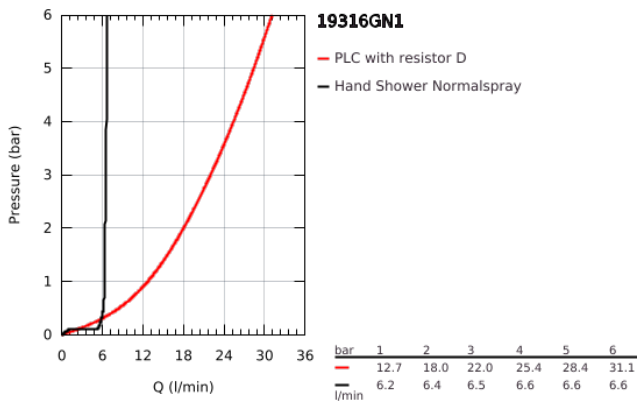

19 316 GN1 ALLURE 4-HOLE BATH COMBINATION

PRODUCT DESCRIPTION

- Colour: brushed cool sunrise
- for installation under tiled surround
- GROHE LongLife finish
- single lever mixer operating element
- diverter bath/shower
- hand shower Rainshower Aqua Stick 6.5 l/min
- shower hose 2000 mm
- optional baseframe for installation 29 037 002