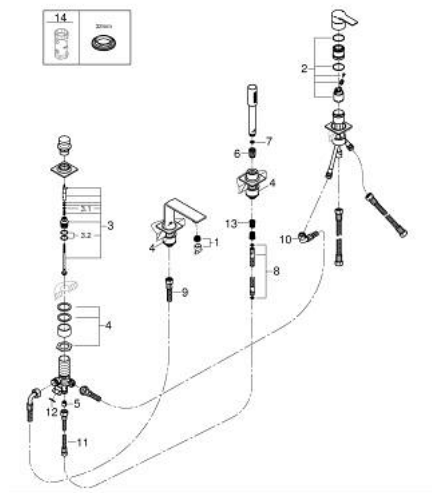

19 316 GN1 ALLURE 4-HOLE BATH COMBINATION

PRODUCT DESCRIPTION

- Colour: brushed cool sunrise
- for installation under tiled surround
- GROHE LongLife finish
- single lever mixer operating element
- diverter bath/shower
- hand shower Rainshower Aqua Stick 6.5 l/min
- shower hose 2000 mm
- optional baseframe for installation 29 037 002

19 316 GN1 ALLURE 4-HOLE BATH COMBINATION

SPARE PARTS, May 2018 – now

- 1: Mousseur (Spare part-nr. 13926000)
- 2: Cartridge (Spare part-nr. 46374000)
- 3: Diverter (Spare part-nr. 45443000)
- 3.1: Sealing washer $\varnothing 6 \times \varnothing 2$ (Spare part-nr. 0128300M)
- 3.2: Sealing washer (Spare part-nr. 0120500M)
- 4: Repl. kit for shank fastening (Spare part-nr. 45444000)
- 5: Non-return valve (Spare part-nr. 08565000)
- 6: Cone nut (Spare part-nr. 08864GN0)
- 7: Dirt strainer (Spare part-nr. 0700200M)
- 8: Metal hose (Spare part-nr. 28146000)
- 9: Tube (Spare part-nr. 48018000)
- 10: Tube (Spare part-nr. 48017000)
- 11: Tube (Spare part-nr. 07300000)
- 12: Seal (Spare part-nr. 0138600M)
- 13: Spring (Spare part-nr. 00869000)
- 14: Socket Spanner (Spare part-nr. 19332000)*