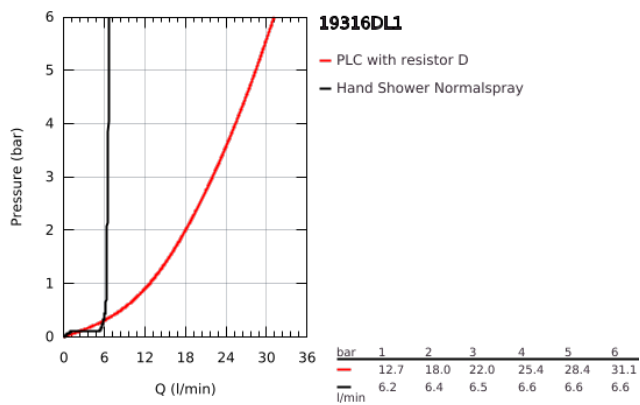

## 19 316 DL1 ALLURE 4-HOLE BATH COMBINATION

### PRODUCT DESCRIPTION

- Colour: brushed warm sunset
- for installation under tiled surround
- GROHE LongLife finish
- single lever mixer operating element
- diverter bath/shower
- hand shower Rainshower Aqua Stick 6.5 l/min
- shower hose 2000 mm
- optional baseframe for installation 29 037 002