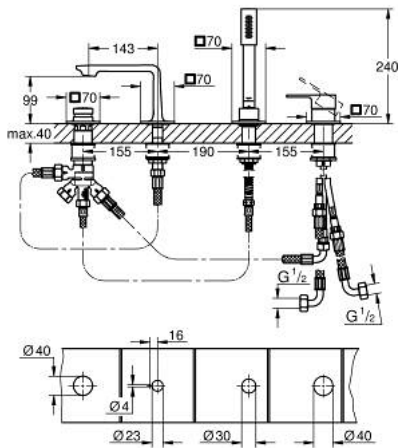

## 19 316 DL1 ALLURE 4-HOLE BATH COMBINATION

### PRODUCT DESCRIPTION

- Colour: brushed warm sunset
- for installation under tiled surround
- GROHE LongLife finish
- single lever mixer operating element
- diverter bath/shower
- hand shower Rainshower Aqua Stick 6.5 l/min
- shower hose 2000 mm
- optional baseframe for installation 29 037 002

### SPARE PARTS, May 2018 – now

- 1: Mousseur (Spare part-nr. 13926000)
- 2: Cartridge (Spare part-nr. 46374000)
- 3: Diverter (Spare part-nr. 45443000)
- 3.1: Sealing washer  $\varnothing 6 \times \varnothing 2$  (Spare part-nr. 0128300M)
- 3.2: Sealing washer (Spare part-nr. 0120500M)
- 4: Repl. kit for shank fastening (Spare part-nr. 45444000)
- 5: Non-return valve (Spare part-nr. 08565000)
- 6: Cone nut (Spare part-nr. 08864DL0)
- 7: Dirt strainer (Spare part-nr. 0700200M)
- 8: Metal hose (Spare part-nr. 28146000)
- 9: Tube (Spare part-nr. 48018000)
- 10: Tube (Spare part-nr. 48017000)
- 11: Tube (Spare part-nr. 07300000)
- 12: Seal (Spare part-nr. 0138600M)
- 13: Spring (Spare part-nr. 00869000)
- 14: Socket Spanner (Spare part-nr. 19332000)\*