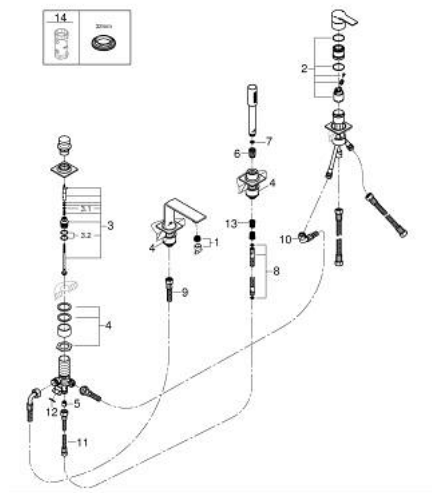

## 19 316 DL1 ALLURE 4-HOLE BATH COMBINATION

### PRODUCT DESCRIPTION

- Colour: brushed warm sunset
- for installation under tiled surround
- GROHE LongLife finish
- single lever mixer operating element
- diverter bath/shower
- hand shower Rainshower Aqua Stick 6.5 l/min
- shower hose 2000 mm
- optional baseframe for installation 29 037 002

### SPARE PARTS, May 2018 – now

- 1: Mousseur (Spare part-nr. 13926000)
- 2: Cartridge (Spare part-nr. 46374000)
- 3: Diverter (Spare part-nr. 45443000)
- 3.1: Sealing washer  $\varnothing 6 \times \varnothing 2$  (Spare part-nr. 0128300M)
- 3.2: Sealing washer (Spare part-nr. 0120500M)
- 4: Repl. kit for shank fastening (Spare part-nr. 45444000)
- 5: Non-return valve (Spare part-nr. 08565000)
- 6: Cone nut (Spare part-nr. 08864DL0)
- 7: Dirt strainer (Spare part-nr. 0700200M)
- 8: Metal hose (Spare part-nr. 28146000)
- 9: Tube (Spare part-nr. 48018000)
- 10: Tube (Spare part-nr. 48017000)
- 11: Tube (Spare part-nr. 07300000)
- 12: Seal (Spare part-nr. 0138600M)
- 13: Spring (Spare part-nr. 00869000)
- 14: Socket Spanner (Spare part-nr. 19332000)\*