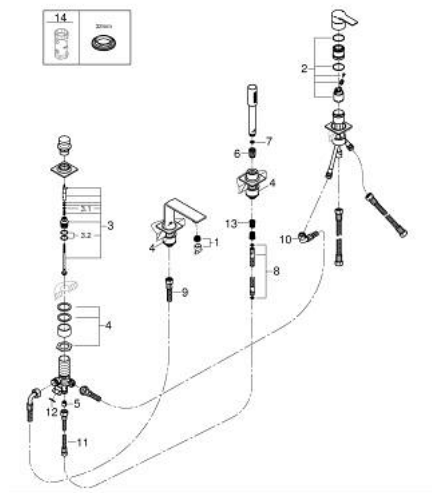

## 19 316 001 ALLURE 4-HOLE BATH COMBINATION

### PRODUCT DESCRIPTION

- Colour: chrome
- for installation under tiled surround
- GROHE LongLife finish
- single lever mixer operating element
- diverter bath/shower
- hand shower Rainshower Aqua Stick 6.5 l/min
- shower hose 2000 mm
- optional baseframe for installation 29 037 002

### SPARE PARTS, May 2018 – now

- 1: Mousseur (Spare part-nr. 13926000)
- 2: Cartridge (Spare part-nr. 46374000)
- 3: Diverter (Spare part-nr. 45443000)
- 3.1: Sealing washer  $\varnothing 6 \times \varnothing 2$  (Spare part-nr. 0128300M)
- 3.2: Sealing washer (Spare part-nr. 0120500M)
- 4: Repl. kit for shank fastening (Spare part-nr. 45444000)
- 5: Non-return valve (Spare part-nr. 08565000)
- 6: Cone nut (Spare part-nr. 08864000)
- 7: Dirt strainer (Spare part-nr. 0700200M)
- 8: Metal hose (Spare part-nr. 28146000)
- 9: Tube (Spare part-nr. 48018000)
- 10: Tube (Spare part-nr. 48017000)
- 11: Tube (Spare part-nr. 07300000)
- 12: Seal (Spare part-nr. 0138600M)
- 13: Spring (Spare part-nr. 00869000)
- 14: Socket Spanner (Spare part-nr. 19332000)\*