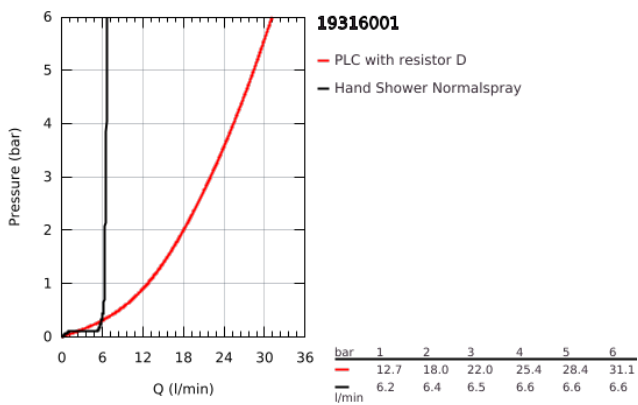

## 19 316 001 ALLURE 4-HOLE BATH COMBINATION

### PRODUCT DESCRIPTION

- Colour: chrome
- for installation under tiled surround
- GROHE LongLife finish
- single lever mixer operating element
- diverter bath/shower
- hand shower Rainshower Aqua Stick 6.5 l/min
- shower hose 2000 mm
- optional baseframe for installation 29 037 002