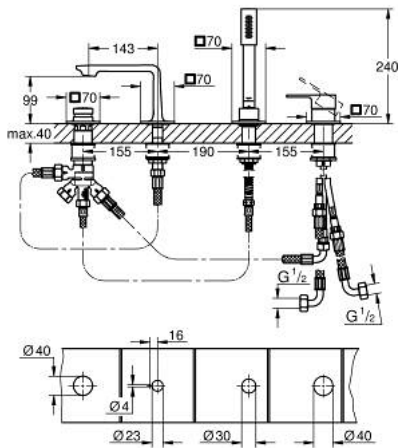

## 19 316 001 ALLURE 4-HOLE BATH COMBINATION

### PRODUCT DESCRIPTION

- Colour: chrome
- for installation under tiled surround
- GROHE LongLife finish
- single lever mixer operating element
- diverter bath/shower
- hand shower Rainshower Aqua Stick 6.5 l/min
- shower hose 2000 mm
- optional baseframe for installation 29 037 002

### SPARE PARTS, May 2018 – now

- 1: Mousseur (Spare part-nr. 13926000)
- 2: Cartridge (Spare part-nr. 46374000)
- 3: Diverter (Spare part-nr. 45443000)
- 3.1: Sealing washer  $\varnothing 6 \times \varnothing 2$  (Spare part-nr. 0128300M)
- 3.2: Sealing washer (Spare part-nr. 0120500M)
- 4: Repl. kit for shank fastening (Spare part-nr. 45444000)
- 5: Non-return valve (Spare part-nr. 08565000)
- 6: Cone nut (Spare part-nr. 08864000)
- 7: Dirt strainer (Spare part-nr. 0700200M)
- 8: Metal hose (Spare part-nr. 28146000)
- 9: Tube (Spare part-nr. 48018000)
- 10: Tube (Spare part-nr. 48017000)
- 11: Tube (Spare part-nr. 07300000)
- 12: Seal (Spare part-nr. 0138600M)
- 13: Spring (Spare part-nr. 00869000)
- 14: Socket Spanner (Spare part-nr. 19332000)\*