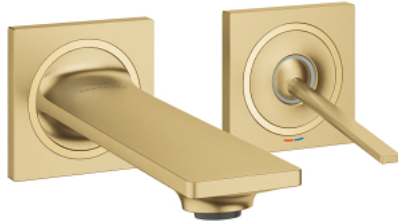

19 309 GN2 ALLURE 2-HOLE BASIN MIXER S-SIZE

PRODUCT DESCRIPTION

- Colour: brushed cool sunrise
- wall mounted
- trim set for Joystick mixer rough-in set 23 429 000
- GROHE FeatherControl Joystick cartridge
- GROHE LongLife finish
- GROHE EcoJoy - less water, perfect flow
- maximum flow rate (at 3 bar): 5 l/min
- GROHE AquaGuide adjustable slim air mousseur
- centre distance 110 mm
- projection 154 mm
- without roughing-in set 23 429 (please order separately)

19 309 GN2 ALLURE 2-HOLE BASIN MIXER S-SIZE

SPARE PARTS, May 2018 – now

1: Mousseur (Spare part-nr. 48449000)

2: Extension-set, 25 mm (Spare part-nr. 46901000)*

* Optional accessories