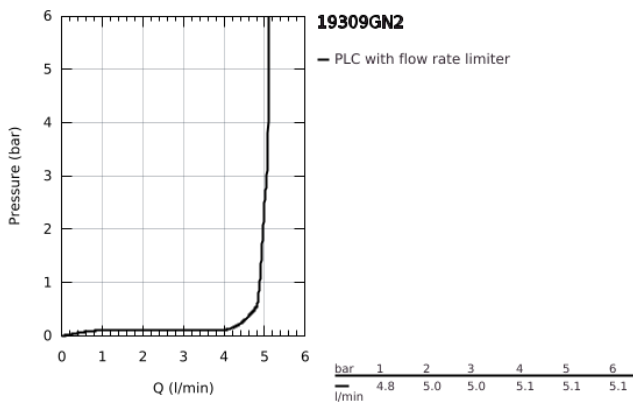

19 309 GN2 ALLURE 2-HOLE BASIN MIXER S-SIZE

PRODUCT DESCRIPTION

- Colour: brushed cool sunrise
- wall mounted
- trim set for Joystick mixer rough-in set 23 429 000
- GROHE FeatherControl Joystick cartridge
- GROHE LongLife finish
- GROHE EcoJoy - less water, perfect flow
- maximum flow rate (at 3 bar): 5 l/min
- GROHE AquaGuide adjustable slim air mousseur
- centre distance 110 mm
- projection 154 mm
- without roughing-in set 23 429 (please order separately)

19 309 GN2 ALLURE 2-HOLE BASIN MIXER S-SIZE

SPARE PARTS, May 2018 – now

1: Mousseur (Spare part-nr. 48449000)

2: Extension-set, 25 mm (Spare part-nr. 46901000)*

* Optional accessories