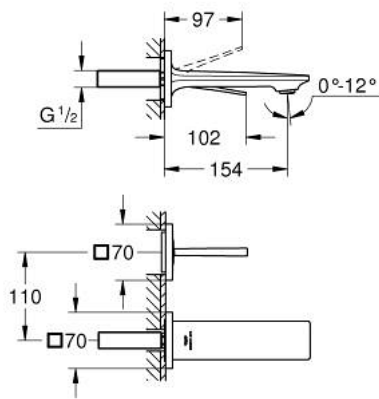

19 309 GN2 ALLURE 2-HOLE BASIN MIXER S-SIZE

PRODUCT DESCRIPTION

- Colour: brushed cool sunrise
- wall mounted
- trim set for Joystick mixer rough-in set 23 429 000
- GROHE FeatherControl Joystick cartridge
- GROHE LongLife finish
- GROHE EcoJoy - less water, perfect flow
- maximum flow rate (at 3 bar): 5 l/min
- GROHE AquaGuide adjustable slim air mousseur
- centre distance 110 mm
- projection 154 mm
- without roughing-in set 23 429 (please order separately)

19 309 GN2 ALLURE 2-HOLE BASIN MIXER S-SIZE

SPARE PARTS, May 2018 – now

1: Mousseur (Spare part-nr. 48449000)

2: Extension-set, 25 mm (Spare part-nr. 46901000)*

* Optional accessories