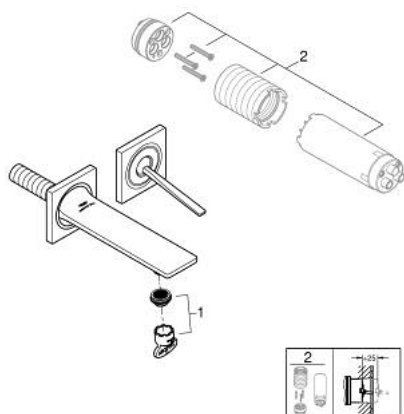

19 309 GN2 ALLURE 2-HOLE BASIN MIXER S-SIZE

PRODUCT DESCRIPTION

- Colour: brushed cool sunrise
- wall mounted
- trim set for Joystick mixer rough-in set 23 429 000
- GROHE FeatherControl Joystick cartridge
- GROHE LongLife finish
- GROHE EcoJoy - less water, perfect flow
- maximum flow rate (at 3 bar): 5 l/min
- GROHE AquaGuide adjustable slim air mousseur
- centre distance 110 mm
- projection 154 mm
- without roughing-in set 23 429 (please order separately)

19 309 GN2 ALLURE 2-HOLE BASIN MIXER S-SIZE

SPARE PARTS, May 2018 – now

1: Mousseur (Spare part-nr. 48449000)

2: Extension-set, 25 mm (Spare part-nr. 46901000)*

* Optional accessories