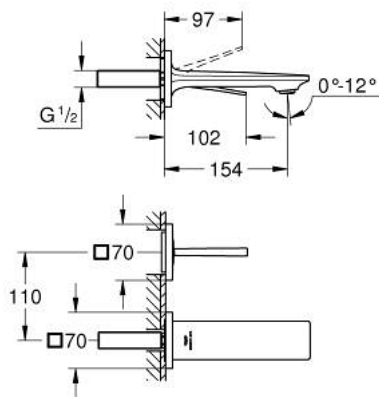

19 309 002 ALLURE 2-HOLE BASIN MIXER S-SIZE

PRODUCT DESCRIPTION

- Colour: chrome
- wall mounted
- trim set for Joystick mixer rough-in set 23 429 000
- GROHE FeatherControl Joystick cartridge
- GROHE LongLife finish
- GROHE EcoJoy - less water, perfect flow
- maximum flow rate (at 3 bar): 5 l/min
- GROHE AquaGuide adjustable slim air mousseur
- centre distance 110 mm
- projection 154 mm
- without roughing-in set 23 429 (please order separately)

19 309 002 **ALLURE 2-HOLE BASIN MIXER**
S-SIZE

SPARE PARTS, May 2018 – now

1: Mousseur (Spare part-nr. 48449000)

2: Extension-set, 25 mm (Spare part-nr. 46901000)*

* Optional accessories