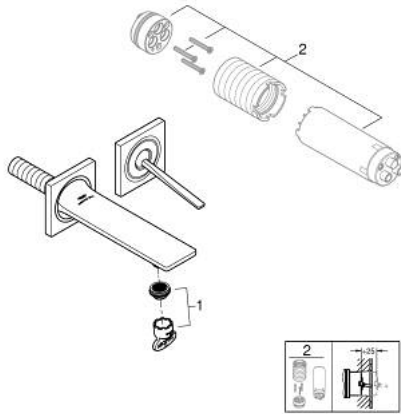

19 309 002 ALLURE 2-HOLE BASIN MIXER S-SIZE

PRODUCT DESCRIPTION

- Colour: chrome
- wall mounted
- trim set for Joystick mixer rough-in set 23 429 000
- GROHE FeatherControl Joystick cartridge
- GROHE LongLife finish
- GROHE EcoJoy - less water, perfect flow
- maximum flow rate (at 3 bar): 5 l/min
- GROHE AquaGuide adjustable slim air mousseur
- centre distance 110 mm
- projection 154 mm
- without roughing-in set 23 429 (please order separately)

19 309 002 **ALLURE 2-HOLE BASIN MIXER**
S-SIZE

SPARE PARTS, May 2018 – now

1: Mousseur (Spare part-nr. 48449000)

2: Extension-set, 25 mm (Spare part-nr. 46901000)*

* Optional accessories