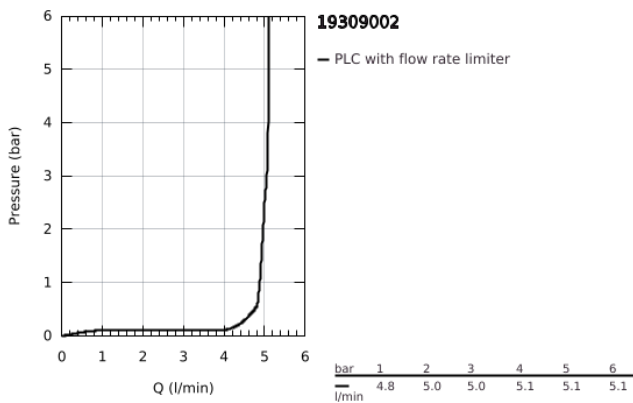

19 309 002 ALLURE 2-HOLE BASIN MIXER S-SIZE

PRODUCT DESCRIPTION

- Colour: chrome
- wall mounted
- trim set for Joystick mixer rough-in set 23 429 000
- GROHE FeatherControl Joystick cartridge
- GROHE LongLife finish
- GROHE EcoJoy - less water, perfect flow
- maximum flow rate (at 3 bar): 5 l/min
- GROHE AquaGuide adjustable slim air mousseur
- centre distance 110 mm
- projection 154 mm
- without roughing-in set 23 429 (please order separately)

19 309 002 **ALLURE 2-HOLE BASIN MIXER**
S-SIZE

SPARE PARTS, May 2018 – now

1: Mousseur (Spare part-nr. 48449000)

2: Extension-set, 25 mm (Spare part-nr. 46901000)*

* Optional accessories