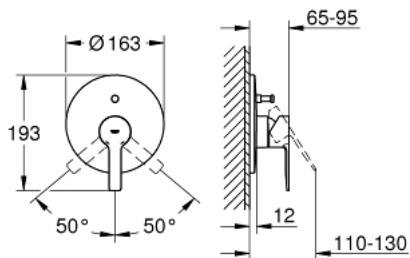

19 297 DC1 LINEARE SINGLE-LEVER BATH MIXER

PRODUCT DESCRIPTION

- Colour: supersteel
- trim set for use with rough-in set 33 963 001
- without concealed body
- GROHE LongLife finish
- automatic diverter: bath/shower
- escutcheon- and shaft-sealing
- metal rosette
- covered fixing

19 297 DC1 LINEARE SINGLE-LEVER BATH MIXER

SPARE PARTS, September 2016 – now

- 1: Lever (Spare part-nr. 46988DC0)
- 2: Escutcheon (Spare part-nr. 46905DC0)
- 3: Cap (Spare part-nr. 09038DC0)
- 4: Diverter (Spare part-nr. 46737DC0)
- 5: Temperature limiter (Spare part-nr. 46375000)*
- 6: Extension set (Spare part-nr. 46191000)*
- 7: Extension set (Spare part-nr. 46343000)*