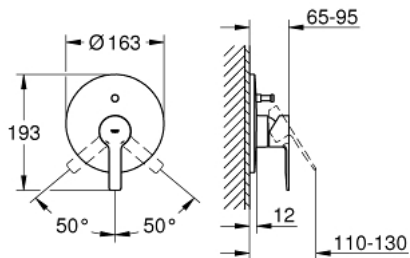

19 297 001 LINEARE SINGLE-LEVER BATH MIXER

PRODUCT DESCRIPTION

- Colour: chrome
- trim set for use with rough-in box 33 963 001 or 33 965 001
- without concealed body
- GROHE LongLife finish
- automatic diverter: bath/shower
- escutcheon- and shaft-sealing
- metal rosette
- covered fixing

19 297 001 LINEARE SINGLE-LEVER BATH MIXER

SPARE PARTS, March 2017 – now

- 1: Lever (Spare part-nr. 46988000)
- 2: Escutcheon (Spare part-nr. 46905000)
- 3: Cap (Spare part-nr. 09038000)
- 4: Diverter (Spare part-nr. 46737000)
- 5: Temperature limiter (Spare part-nr. 46375000)*
- 6: Extension set (Spare part-nr. 46191000)*
- 7: Extension set (Spare part-nr. 46343000)*