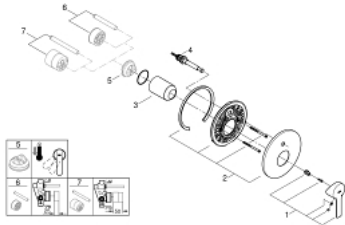

19 297 001 LINEARE SINGLE-LEVER BATH MIXER

PRODUCT DESCRIPTION

- Colour: chrome
- trim set for use with rough-in box 33 963 001 or 33 965 001
- without concealed body
- GROHE LongLife finish
- automatic diverter: bath/shower
- escutcheon- and shaft-sealing
- metal rosette
- covered fixing

19 297 001 LINEARE SINGLE-LEVER BATH MIXER

SPARE PARTS, March 2017 – now

- 1: Lever (Spare part-nr. 46988000)
- 2: Escutcheon (Spare part-nr. 46905000)
- 3: Cap (Spare part-nr. 09038000)
- 4: Diverter (Spare part-nr. 46737000)
- 5: Temperature limiter (Spare part-nr. 46375000)*
- 6: Extension set (Spare part-nr. 46191000)*
- 7: Extension set (Spare part-nr. 46343000)*