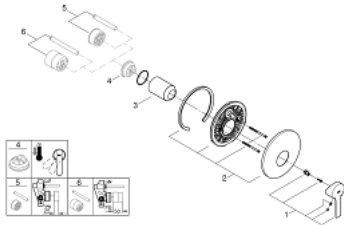

19 296 DC1 LINEARE SINGLE-LEVER SHOWER MIXER

PRODUCT DESCRIPTION

- Colour: supersteel
- rough-in set for wall mounted shower mixer
- without concealed body
- GROHE LongLife finish
- escutcheon- and shaft-sealing
- metal rosette
- covered fixing

19 296 DC1 LINEARE SINGLE-LEVER SHOWER MIXER

SPARE PARTS, March 2017 – now

- 1: Lever (Spare part-nr. 46988DC0)
- 2: Escutcheon (Spare part-nr. 46904DC0)
- 3: Cap (Spare part-nr. 09038DC0)
- 4: Temperature limiter (Spare part-nr. 46375000)*
- 5: Extension set (Spare part-nr. 46191000)*
- 6: Extension set (Spare part-nr. 46343000)*