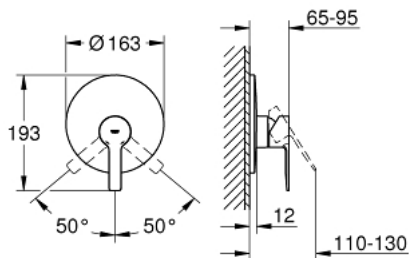

19 296 DC1 LINEARE SINGLE-LEVER SHOWER MIXER

PRODUCT DESCRIPTION

- Colour: supersteel
- rough-in set for wall mounted shower mixer
- without concealed body
- GROHE LongLife finish
- escutcheon- and shaft-sealing
- metal rosette
- covered fixing

19 296 DC1 LINEARE SINGLE-LEVER SHOWER MIXER

SPARE PARTS, March 2017 – now

- 1: Lever (Spare part-nr. 46988DC0)
- 2: Escutcheon (Spare part-nr. 46904DC0)
- 3: Cap (Spare part-nr. 09038DC0)
- 4: Temperature limiter (Spare part-nr. 46375000)*
- 5: Extension set (Spare part-nr. 46191000)*
- 6: Extension set (Spare part-nr. 46343000)*