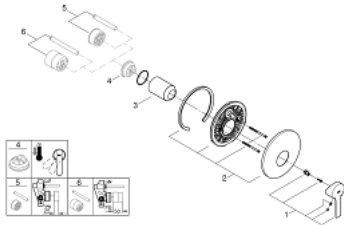

19 296 001 LINEARE SINGLE-LEVER SHOWER MIXER

PRODUCT DESCRIPTION

- Colour: chrome
- trim set for use with rough-in box 33 963 001, 33 964 001, 33 965 001
- without concealed body
- GROHE LongLife finish
- escutcheon- and shaft-sealing
- metal rosette
- covered fixing

19 296 001 LINEARE SINGLE-LEVER SHOWER MIXER

SPARE PARTS, March 2017 – now

- 1: Lever (Spare part-nr. 46988000)
- 2: Escutcheon (Spare part-nr. 46904000)
- 3: Cap (Spare part-nr. 09038000)
- 4: Temperature limiter (Spare part-nr. 46375000)*
- 5: Extension set (Spare part-nr. 46191000)*
- 6: Extension set (Spare part-nr. 46343000)*