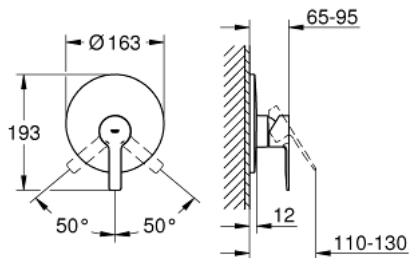

19 296 001 LINEARE SINGLE-LEVER SHOWER MIXER

PRODUCT DESCRIPTION

- Colour: chrome
- trim set for use with rough-in box 33 963 001, 33 964 001, 33 965 001
- without concealed body
- GROHE LongLife finish
- escutcheon- and shaft-sealing
- metal rosette
- covered fixing

19 296 001 LINEARE SINGLE-LEVER SHOWER MIXER

SPARE PARTS, March 2017 – now

- 1: Lever (Spare part-nr. 46988000)
- 2: Escutcheon (Spare part-nr. 46904000)
- 3: Cap (Spare part-nr. 09038000)
- 4: Temperature limiter (Spare part-nr. 46375000)*
- 5: Extension set (Spare part-nr. 46191000)*
- 6: Extension set (Spare part-nr. 46343000)*