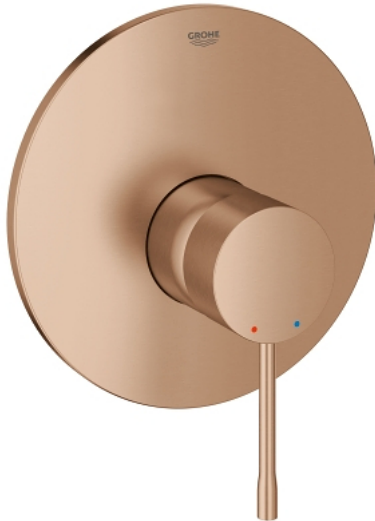

19 286 DL1 ESSENCE SINGLE-LEVER SHOWER MIXER

PRODUCT DESCRIPTION

- Colour: brushed warm sunset
- rough-in set for wall mounted shower mixer
- without concealed body
- GROHE LongLife finish
- escutcheon- and shaft-sealing
- metal rosette
- covered fixing