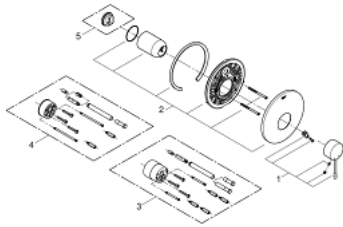

## 19 286 DC1 ESSENCE SINGLE-LEVER SHOWER MIXER

### PRODUCT DESCRIPTION

- Colour: supersteel
- rough-in set for wall mounted shower mixer
- without concealed body
- GROHE LongLife finish
- escutcheon- and shaft-sealing
- metal rosette
- covered fixing

### SPARE PARTS, January 2016 – now

- 1: Lever (Spare part-nr. 46915DC0)
- 2: Escutcheon (Spare part-nr. 46904DC0)
- 3: Extension set (Spare part-nr. 46343000)\*
- 4: Extension set (Spare part-nr. 46191000)\*
- 5: Temperature limiter (Spare part-nr. 46308000)\*