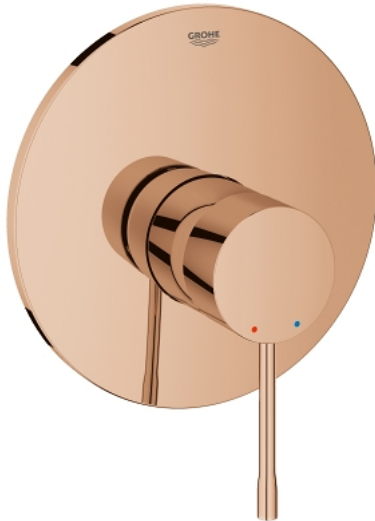

## 19 286 DA1 ESSENCE SINGLE-LEVER SHOWER MIXER

### PRODUCT DESCRIPTION

- Colour: warm sunset
- trim set for use with rough-in box 33 963 001, 33 964 001, 33 965 001
- without concealed body
- GROHE LongLife finish
- escutcheon- and shaft-sealing
- metal rosette
- covered fixing
- smooth body with push-open waste set 1 1/4"