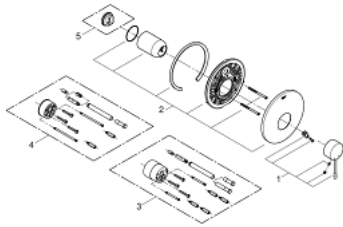

19 286 AL1 ESSENCE SINGLE-LEVER SHOWER MIXER

PRODUCT DESCRIPTION

- Colour: brushed hard graphite
- rough-in set for wall mounted shower mixer
- without concealed body
- GROHE LongLife finish
- escutcheon- and shaft-sealing
- metal rosette
- covered fixing

19 286 AL1 ESSENCE SINGLE-LEVER SHOWER MIXER

SPARE PARTS, November 2016 – now

- 1: Lever (Spare part-nr. 46915AL0)
- 2: Escutcheon (Spare part-nr. 46904AL0)
- 3: Extension set (Spare part-nr. 46343000)*
- 4: Extension set (Spare part-nr. 46191000)*
- 5: Temperature limiter (Spare part-nr. 46308000)*