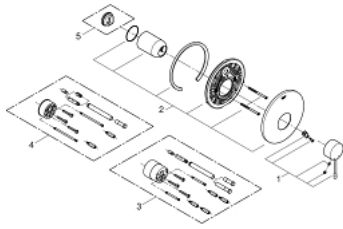

19 286 001 ESSENCE SINGLE-LEVER SHOWER MIXER

PRODUCT DESCRIPTION

- Colour: chrome
- rough-in set for wall mounted shower mixer
- without concealed body
- GROHE LongLife finish
- escutcheon- and shaft-sealing
- metal rosette
- covered fixing

19 286 001 ESSENCE SINGLE-LEVER SHOWER MIXER

SPARE PARTS, January 2014 – now

- 1: Lever (Spare part-nr. 46915000)
- 2: Escutcheon (Spare part-nr. 46904000)
- 3: Extension set (Spare part-nr. 46343000)*
- 4: Extension set (Spare part-nr. 46191000)*
- 5: Temperature limiter (Spare part-nr. 46308000)*