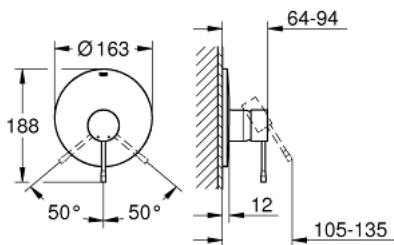

19 286 001 ESSENCE SINGLE-LEVER SHOWER MIXER

PRODUCT DESCRIPTION

- Colour: chrome
- rough-in set for wall mounted shower mixer
- without concealed body
- GROHE LongLife finish
- escutcheon- and shaft-sealing
- metal rosette
- covered fixing

19 286 001 ESSENCE SINGLE-LEVER SHOWER MIXER

SPARE PARTS, January 2014 – now

- 1: Lever (Spare part-nr. 46915000)
- 2: Escutcheon (Spare part-nr. 46904000)
- 3: Extension set (Spare part-nr. 46343000)*
- 4: Extension set (Spare part-nr. 46191000)*
- 5: Temperature limiter (Spare part-nr. 46308000)*