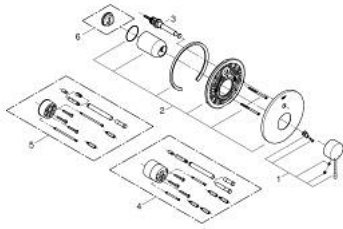

19 285 DC1 ESSENCE SINGLE-LEVER BATH MIXER

PRODUCT DESCRIPTION

- Colour: supersteel
- trim set for use with rough-in box 33 963 001 or 33 965 001
- without concealed body
- GROHE LongLife finish
- automatic diverter: bath/shower
- escutcheon- and shaft-sealing
- metal rosette
- covered fixing

19 285 DC1 ESSENCE SINGLE-LEVER BATH MIXER

SPARE PARTS, January 2016 – now

- 1: Lever (Spare part-nr. 46915DC0)
- 2: Escutcheon (Spare part-nr. 46905DC0)
- 3: Diverter (Spare part-nr. 46737DC0)
- 4: Extension set (Spare part-nr. 46343000)*
- 5: Extension set (Spare part-nr. 46191000)*
- 6: Temperature limiter (Spare part-nr. 46308000)*