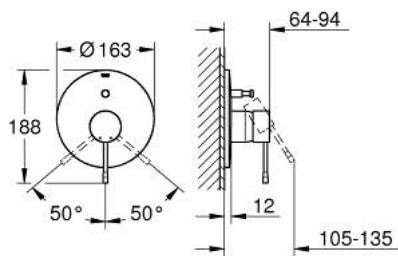

19 285 243 1 ESSENCE SINGLE-LEVER BATH MIXER

PRODUCT DESCRIPTION

- Colour: matte black
- trim set for use with rough-in box 33 963 001 or 33 965 001
- without concealed body
- automatic diverter: bath/shower
- escutcheon- and shaft-sealing
- metal rosette
- covered fixing

19 285 243 1 ESSENCE SINGLE-LEVER BATH MIXER

SPARE PARTS, May 2024 – now

- 1: Lever (Spare part-nr. 469152430)
- 2: escutcheon (Spare part-nr. 469052430)
- 3: diverter (Spare part-nr. 467372430)
- 4: Extension set (Spare part-nr. 46343000)*
- 5: Extension set (Spare part-nr. 46191000)*
- 6: Temperature limiter (Spare part-nr. 46308000)*