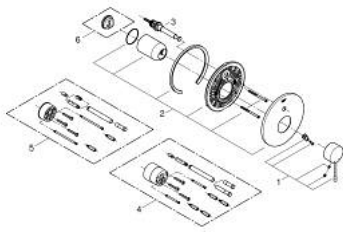

19 285 243 1 ESSENCE SINGLE-LEVER BATH MIXER

PRODUCT DESCRIPTION

- Colour: matte black
- trim set for use with rough-in box 33 963 001 or 33 965 001
- without concealed body
- automatic diverter: bath/shower
- escutcheon- and shaft-sealing
- metal rosette
- covered fixing

19 285 243 1 ESSENCE SINGLE-LEVER BATH MIXER

SPARE PARTS, May 2024 – now

- 1: Lever (Spare part-nr. 469152430)
- 2: escutcheon (Spare part-nr. 469052430)
- 3: diverter (Spare part-nr. 467372430)
- 4: Extension set (Spare part-nr. 46343000)*
- 5: Extension set (Spare part-nr. 46191000)*
- 6: Temperature limiter (Spare part-nr. 46308000)*