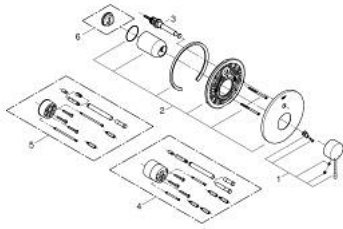

## 19 285 001 ESSENCE SINGLE-LEVER BATH MIXER

### PRODUCT DESCRIPTION

- Colour: chrome
- trim set for use with rough-in box 33 963 001 or 33 965 001
- without concealed body
- GROHE LongLife finish
- automatic diverter: bath/shower
- escutcheon- and shaft-sealing
- metal rosette
- covered fixing

### SPARE PARTS, January 2014 – now

- 1: Lever (Spare part-nr. 46915000)
- 2: Escutcheon (Spare part-nr. 46905000)
- 3: Diverter (Spare part-nr. 46737000)
- 4: Extension set (Spare part-nr. 46343000)\*
- 5: Extension set (Spare part-nr. 46191000)\*
- 6: Temperature limiter (Spare part-nr. 46308000)\*