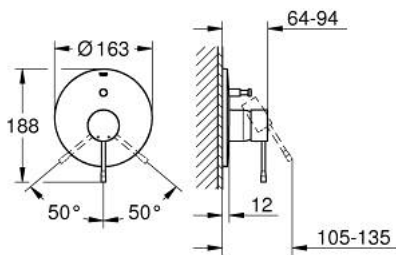

## 19 285 001 ESSENCE SINGLE-LEVER BATH MIXER

### PRODUCT DESCRIPTION

- Colour: chrome
- trim set for use with rough-in box 33 963 001 or 33 965 001
- without concealed body
- GROHE LongLife finish
- automatic diverter: bath/shower
- escutcheon- and shaft-sealing
- metal rosette
- covered fixing