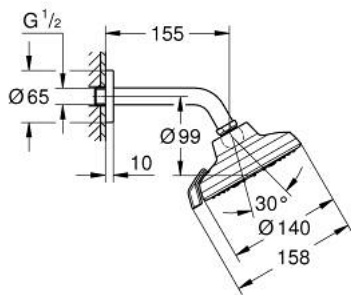

13 496 800 00 TEMPESTA 140 HEAD SHOWER SET 155 MM 2 SPRAYS

PRODUCT DESCRIPTION

- Colour: chrome
- consisting of:
 - Tempesta 140 head shower
 - spray pattern: Rain, Booster
 - diverter below spray face
 - maximum flow rate (at 3 bar): 5.1 l/min
 - shower arm 155 mm with round escutcheon
 - ball joint $\pm 15^\circ$ rotatable
- GROHE EcoJoy - extra efficient water usage, perfect flow
- GROHE AquaBooster - enhanced spray performance with intensified water flow
- GROHE DreamSpray - perfect spray pattern
- GROHE LongLife finish
- GROHE SpeedClean - effortless limescale removal
- Inner WaterGuide - inner insulation for surface protection
- minimum pressure 1.0 bar
- suitable for instantaneous heater
- professional edition