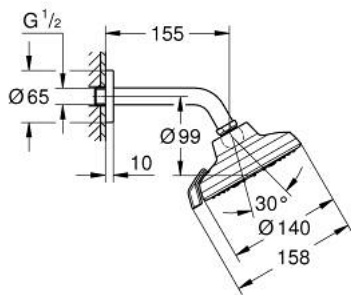

13 496 800 00 TEMPESTA 140 HEAD SHOWER SET 155 MM 2 SPRAYS

PRODUCT DESCRIPTION

- Colour: chrome
- consisting of:
 - Tempesta 140 head shower
 - spray pattern: Rain, Booster
 - diverter below spray face
 - maximum flow rate (at 3 bar): 5.1 l/min
 - shower arm 155 mm with round escutcheon
 - ball joint $\pm 15^\circ$ rotatable
- GROHE AquaBooster - intensified spray performance
- GROHE DreamSpray - perfect spray pattern
- GROHE LongLife finish
- GROHE SpeedClean - effortless limescale removal
- Inner WaterGuide - inner insulation for surface protection
- minimum pressure 1.0 bar
- suitable for instantaneous heater
- professional edition