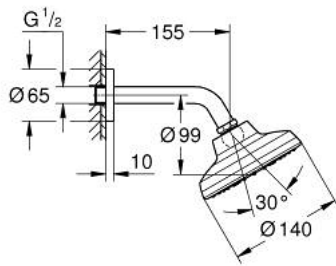

13 496 600 00 **TEMPESTA 140 HEAD SHOWER SET 155 MM 1 SPRAY**

**PRODUCT DESCRIPTION**

- Colour: chrome
- consisting of:
  - Tempesta 140 head shower 1 spray
- spray pattern: Booster
- maximum flow rate (at 3 bar): 5.3 l/min
- shower arm 155 mm with round escutcheon
- ball joint  $\pm 15^\circ$  rotatable
- GROHE AquaBooster - intensified spray performance
- GROHE DreamSpray - perfect spray pattern
- GROHE LongLife finish
- GROHE SpeedClean - effortless limescale removal
- Inner WaterGuide - inner insulation for surface protection
- minimum pressure 1.0 bar
- suitable for instantaneous heater
- professional edition