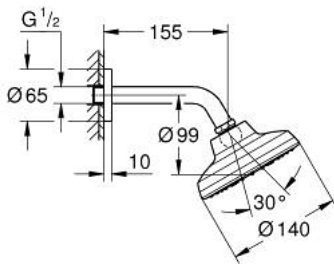

13 496 600 00 **TEMPESTA 140 HEAD SHOWER SET 155 MM 1 SPRAY**

PRODUCT DESCRIPTION

- Colour: chrome
- consisting of:
 - Tempesta 140 head shower 1 spray
- spray pattern: Booster
- maximum flow rate (at 3 bar): 5.3 l/min
- shower arm 155 mm with round escutcheon
- ball joint $\pm 15^\circ$ rotatable
- GROHE EcoJoy - extra efficient water usage, perfect flow
- GROHE AquaBooster - enhanced spray performance with intensified water flow
- GROHE DreamSpray - perfect spray pattern
- GROHE LongLife finish
- GROHE SpeedClean - effortless limescale removal
- Inner WaterGuide - inner insulation for surface protection
- minimum pressure 1.0 bar
- suitable for instantaneous heater
- professional edition