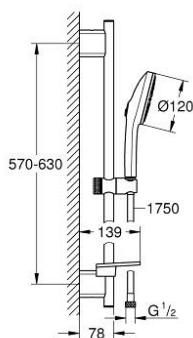

## 13 488 400 00 EUPHORIA 120 SHOWER RAIL SET 3 SPRAYS (RAIN, JET, BOOSTER)

### PRODUCT DESCRIPTION

- Colour: chrome
- consisting of:
  - hand shower Euphoria 120 with AquaBooster (134 883)
  - maximum flow rate (at 3 bar): 5.2 l/min
  - spray plate in corresponding colour
  - shower rail 600 mm (26 602)
  - wall holders made of metal
  - shower hose Silverflex 1750 mm 1/2" x 1/2" (28 388)
  - GROHE EasyReach tray
  - GROHE AquaBooster - intensified spray performance
  - GROHE SmartSwitch - easily rotate the dial to enjoy your preferred spray option
  - GROHE DreamSpray - perfect spray pattern
  - GROHE LongLife finish
  - GROHE QuickFix Plus (adjustable distance between wall shower holders)
  - GROHE TileFix adjustable depth on upper and lower bracket
  - GROHE SpeedClean - effortless limescale removal
  - Inner WaterGuide - inner insulation for surface protection
  - TwistStop - to prevent hose from twisting
  - minimum pressure 1.0 bar
  - suitable for instantaneous heater
  - professional edition

13 488 400 00 **EUPHORIA 120 SHOWER RAIL SET 3 SPRAYS (RAIN, JET, BOOSTER)**

**SPARE PARTS**, March 2025 – now

1: Shower bar holder (Spare part-nr. 48425000)

3: Glider (Spare part-nr. 48424000)

3: Soap dish (Spare part-nr. 48426000)

4: Dirt strainer (Spare part-nr. 0700200M)