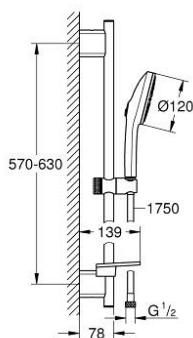

13 488 400 00 EUPHORIA 120 SHOWER RAIL SET 3 SPRAYS (RAIN, JET, BOOSTER)

PRODUCT DESCRIPTION

- Colour: chrome
- consisting of:
 - hand shower Euphoria 120 with AquaBooster (134 883)
 - maximum flow rate (at 3 bar): 5.2 l/min
 - spray plate in corresponding colour
 - shower rail 600 mm (26 602)
 - wall holders made of metal
 - shower hose Silverflex 1750 mm 1/2" x 1/2" (28 388)
 - GROHE EasyReach tray
 - GROHE EcoJoy - extra efficient water usage, perfect flow
 - GROHE AquaBooster - enhanced spray performance with intensified water flow
 - GROHE SmartSwitch - easily rotate the dial to enjoy your preferred spray option
 - GROHE DreamSpray - perfect spray pattern
 - GROHE LongLife finish
 - GROHE QuickFix Plus (adjustable distance between wall shower holders)
 - GROHE TileFix adjustable depth on upper and lower bracket
 - GROHE SpeedClean - effortless limescale removal
 - Inner WaterGuide - inner insulation for surface protection
 - TwistStop - to prevent hose from twisting
- minimum pressure 1.0 bar
- suitable for instantaneous heater
- professional edition

13 488 400 00 **EUPHORIA 120 SHOWER RAIL SET 3 SPRAYS (RAIN, JET, BOOSTER)**

SPARE PARTS, March 2025 – now

1: Shower bar holder (Spare part-nr. 48425000)

3: Glider (Spare part-nr. 48424000)

3: Soap dish (Spare part-nr. 48426000)

4: Dirt strainer (Spare part-nr. 0700200M)