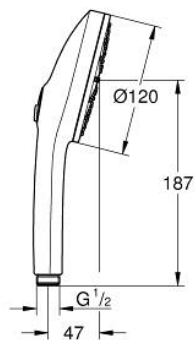

13 488 3GN 00 EUPHORIA 120 HAND SHOWER 3 SPRAYS

PRODUCT DESCRIPTION

- Colour: brushed cool sunrise
- spray plate in corresponding colour
- spray patterns: Rain, Jet, Booster
- maximum flow rate (at 3 bar): 5.2 l/min
- GROHE AquaBooster - intensified spray performance
- GROHE SmartSwitch - easily rotate the dial to enjoy your preferred spray option
- GROHE DreamSpray - perfect spray pattern
- GROHE LongLife finish
- GROHE SpeedClean - effortless limescale removal
- Inner WaterGuide - inner insulation for surface protection
- universal mounting system, fitting all standard shower hoses
- minimum pressure 1.0 bar
- suitable for instantaneous heater
- professional edition

13 488 3GN 00 **EUPHORIA 120 HAND SHOWER 3 SPRAYS**

SPARE PARTS, March 2025 – now

1: Dirt strainer (Spare part-nr. 0700200M)