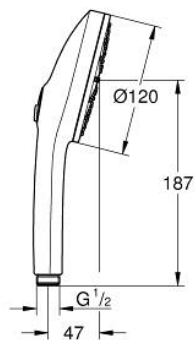

13 488 3GN 00 EUPHORIA 120 HAND SHOWER 3 SPRAYS

PRODUCT DESCRIPTION

- Colour: brushed cool sunrise
- spray plate in corresponding colour
- spray patterns: Rain, Jet, Booster
- maximum flow rate (at 3 bar): 5.2 l/min
- GROHE EcoJoy - extra efficient water usage, perfect flow
- GROHE AquaBooster - enhanced spray performance with intensified water flow
- GROHE SmartSwitch - easily rotate the dial to enjoy your preferred spray option
- GROHE DreamSpray - perfect spray pattern
- GROHE LongLife finish
- GROHE SpeedClean - effortless limescale removal
- Inner WaterGuide - inner insulation for surface protection
- universal mounting system, fitting all standard shower hoses
- minimum pressure 1.0 bar
- suitable for instantaneous heater
- professional edition

13 488 3GN 00 **EUPHORIA 120 HAND SHOWER 3 SPRAYS**

SPARE PARTS, March 2025 – now

1: Dirt strainer (Spare part-nr. 0700200M)