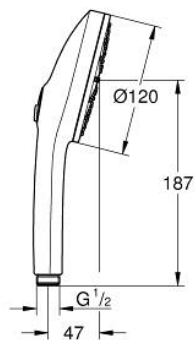

13 488 3DL 00 EUPHORIA 120 HAND SHOWER 3 SPRAYS

PRODUCT DESCRIPTION

- Colour: brushed warm sunset
- spray plate in corresponding colour
- spray patterns: Rain, Jet, Booster
- maximum flow rate (at 3 bar): 5.2 l/min
- GROHE AquaBooster - intensified spray performance
- GROHE SmartSwitch - easily rotate the dial to enjoy your preferred spray option
- GROHE DreamSpray - perfect spray pattern
- GROHE LongLife finish
- GROHE SpeedClean - effortless limescale removal
- Inner WaterGuide - inner insulation for surface protection
- universal mounting system, fitting all standard shower hoses
- minimum pressure 1.0 bar
- suitable for instantaneous heater
- professional edition

13 488 3DL 00 **EUPHORIA 120 HAND SHOWER 3 SPRAYS**

SPARE PARTS, March 2025 – now

1: Dirt strainer (Spare part-nr. 0700200M)