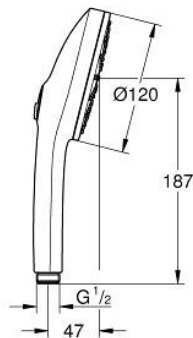

## 13 488 3DL 00 EUPHORIA 120 HAND SHOWER 3 SPRAYS

### PRODUCT DESCRIPTION

- Colour: brushed warm sunset
- spray plate in corresponding colour
- spray patterns: Rain, Jet, Booster
- maximum flow rate (at 3 bar): 5.2 l/min
- GROHE EcoJoy - extra efficient water usage, perfect flow
- GROHE AquaBooster - enhanced spray performance with intensified water flow
- GROHE SmartSwitch - easily rotate the dial to enjoy your preferred spray option
- GROHE DreamSpray - perfect spray pattern
- GROHE LongLife finish
- GROHE SpeedClean - effortless limescale removal
- Inner WaterGuide - inner insulation for surface protection
- universal mounting system, fitting all standard shower hoses
- minimum pressure 1.0 bar
- suitable for instantaneous heater
- professional edition

13 488 3DL 00 **EUPHORIA 120 HAND SHOWER 3 SPRAYS**

**SPARE PARTS**, March 2025 – now

1: Dirt strainer (Spare part-nr. 0700200M)