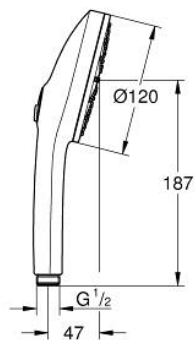

13 488 3DC 00 EUPHORIA 120 HAND SHOWER 3 SPRAYS

PRODUCT DESCRIPTION

- Colour: supersteel
- spray plate in corresponding colour
- spray patterns: Rain, Jet, Booster
- maximum flow rate (at 3 bar): 5.2 l/min
- GROHE AquaBooster - intensified spray performance
- GROHE SmartSwitch - easily rotate the dial to enjoy your preferred spray option
- GROHE DreamSpray - perfect spray pattern
- GROHE LongLife finish
- GROHE SpeedClean - effortless limescale removal
- Inner WaterGuide - inner insulation for surface protection
- universal mounting system, fitting all standard shower hoses
- minimum pressure 1.0 bar
- suitable for instantaneous heater
- professional edition

13 488 3DC 00 **EUPHORIA 120 HAND SHOWER 3 SPRAYS**

SPARE PARTS, March 2025 – now

1: Dirt strainer (Spare part-nr. 0700200M)