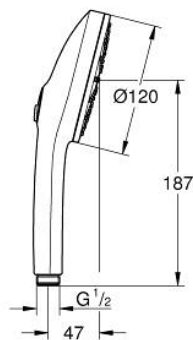

## 13 488 3DC 00 EUPHORIA 120 HAND SHOWER 3 SPRAYS

### PRODUCT DESCRIPTION

- Colour: supersteel
- spray plate in corresponding colour
- spray patterns: Rain, Jet, Booster
- maximum flow rate (at 3 bar): 5.2 l/min
- GROHE AquaBooster - intensified spray performance
- GROHE SmartSwitch - easily rotate the dial to enjoy your preferred spray option
- GROHE DreamSpray - perfect spray pattern
- GROHE LongLife finish
- GROHE SpeedClean - effortless limescale removal
- Inner WaterGuide - inner insulation for surface protection
- universal mounting system, fitting all standard shower hoses
- minimum pressure 1.0 bar
- suitable for instantaneous heater
- professional edition

13 488 3DC 00 **EUPHORIA 120 HAND SHOWER 3 SPRAYS**

**SPARE PARTS**, March 2025 – now

1: Dirt strainer (Spare part-nr. 0700200M)