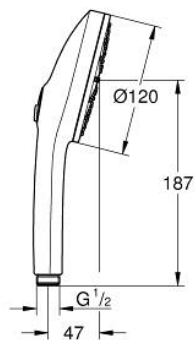

13 488 3DC 00 EUPHORIA 120 HAND SHOWER 3 SPRAYS

PRODUCT DESCRIPTION

- Colour: supersteel
- spray plate in corresponding colour
- spray patterns: Rain, Jet, Booster
- maximum flow rate (at 3 bar): 5.2 l/min
- GROHE EcoJoy - extra efficient water usage, perfect flow
- GROHE AquaBooster - enhanced spray performance with intensified water flow
- GROHE SmartSwitch - easily rotate the dial to enjoy your preferred spray option
- GROHE DreamSpray - perfect spray pattern
- GROHE LongLife finish
- GROHE SpeedClean - effortless limescale removal
- Inner WaterGuide - inner insulation for surface protection
- universal mounting system, fitting all standard shower hoses
- minimum pressure 1.0 bar
- suitable for instantaneous heater
- professional edition

13 488 3DC 00 **EUPHORIA 120 HAND SHOWER 3 SPRAYS**

SPARE PARTS, March 2025 – now

1: Dirt strainer (Spare part-nr. 0700200M)