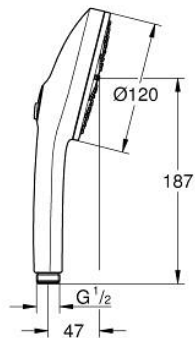

13 488 3AL 00 EUPHORIA 120 HAND SHOWER 3 SPRAYS

PRODUCT DESCRIPTION

- Colour: brushed hard graphite
- spray plate in corresponding colour
- spray patterns: Rain, Jet, Booster
- maximum flow rate (at 3 bar): 5.2 l/min
- GROHE EcoJoy - extra efficient water usage, perfect flow
- GROHE AquaBooster - enhanced spray performance with intensified water flow
- GROHE SmartSwitch - easily rotate the dial to enjoy your preferred spray option
- GROHE DreamSpray - perfect spray pattern
- GROHE LongLife finish
- GROHE SpeedClean - effortless limescale removal
- Inner WaterGuide - inner insulation for surface protection
- universal mounting system, fitting all standard shower hoses
- minimum pressure 1.0 bar
- suitable for instantaneous heater
- professional edition

13 488 3AL 00 **EUPHORIA 120 HAND SHOWER 3 SPRAYS**

SPARE PARTS, March 2025 – now

1: Dirt strainer (Spare part-nr. 0700200M)