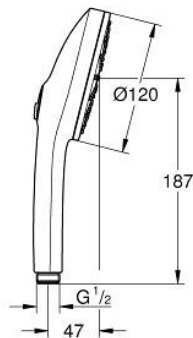

13 488 3AL 00 EUPHORIA 120 HAND SHOWER 3 SPRAYS

PRODUCT DESCRIPTION

- Colour: brushed hard graphite
- spray plate in corresponding colour
- spray patterns: Rain, Jet, Booster
- maximum flow rate (at 3 bar): 5.2 l/min
- GROHE AquaBooster - intensified spray performance
- GROHE SmartSwitch - easily rotate the dial to enjoy your preferred spray option
- GROHE DreamSpray - perfect spray pattern
- GROHE LongLife finish
- GROHE SpeedClean - effortless limescale removal
- Inner WaterGuide - inner insulation for surface protection
- universal mounting system, fitting all standard shower hoses
- minimum pressure 1.0 bar
- suitable for instantaneous heater
- professional edition

13 488 3AL 00 EUPHORIA 120 HAND SHOWER 3 SPRAYS

SPARE PARTS, March 2025 – now

1: Dirt strainer (Spare part-nr. 0700200M)