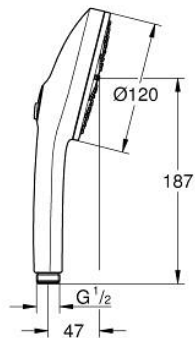

### PRODUCT DESCRIPTION

- Colour: matte black
- spray plate in corresponding colour
- spray patterns: Rain, Jet, Booster
- maximum flow rate (at 3 bar): 5.2 l/min
- GROHE AquaBooster - intensified spray performance
- GROHE SmartSwitch - easily rotate the dial to enjoy your preferred spray option
- GROHE DreamSpray - perfect spray pattern
- GROHE SpeedClean - effortless limescale removal
- Inner WaterGuide - inner insulation for surface protection
- universal mounting system, fitting all standard shower hoses
- minimum pressure 1.0 bar
- suitable for instantaneous heater
- professional edition

13 488 324 30 **EUPHORIA 120 HAND SHOWER 3 SPRAYS**

**SPARE PARTS**, March 2025 – now

1: Dirt strainer (Spare part-nr. 0700200M)