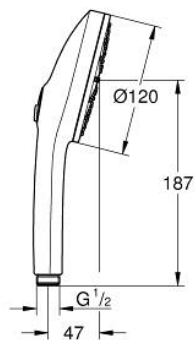

13 488 324 30 EUPHORIA 120 HAND SHOWER 3 SPRAYS

PRODUCT DESCRIPTION

- Colour: matte black
- spray plate in corresponding colour
- spray patterns: Rain, Jet, Booster
- maximum flow rate (at 3 bar): 5.2 l/min
- GROHE EcoJoy - extra efficient water usage, perfect flow
- GROHE AquaBooster - enhanced spray performance with intensified water flow
- GROHE SmartSwitch - easily rotate the dial to enjoy your preferred spray option
- GROHE DreamSpray - perfect spray pattern
- GROHE SpeedClean - effortless limescale removal
- Inner WaterGuide - inner insulation for surface protection
- universal mounting system, fitting all standard shower hoses
- minimum pressure 1.0 bar
- suitable for instantaneous heater
- professional edition

13 488 324 30 **EUPHORIA 120 HAND SHOWER 3 SPRAYS**

SPARE PARTS, March 2025 – now

1: Dirt strainer (Spare part-nr. 0700200M)