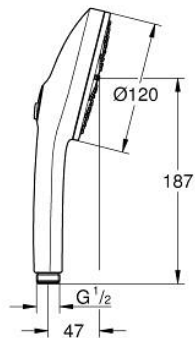

13 488 324 30 EUPHORIA 120 HAND SHOWER 3 SPRAYS

PRODUCT DESCRIPTION

- Colour: matte black
- spray plate in corresponding colour
- spray patterns: Rain, Jet, Booster
- maximum flow rate (at 3 bar): 5.2 l/min
- GROHE AquaBooster - intensified spray performance
- GROHE SmartSwitch - easily rotate the dial to enjoy your preferred spray option
- GROHE DreamSpray - perfect spray pattern
- GROHE SpeedClean - effortless limescale removal
- Inner WaterGuide - inner insulation for surface protection
- universal mounting system, fitting all standard shower hoses
- minimum pressure 1.0 bar
- suitable for instantaneous heater
- professional edition

13 488 324 30 EUPHORIA 120 HAND SHOWER 3 SPRAYS

SPARE PARTS, March 2025 – now

1: Dirt strainer (Spare part-nr. 0700200M)