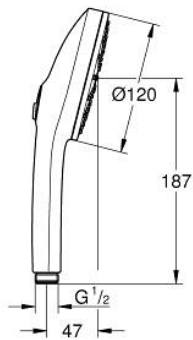

### PRODUCT DESCRIPTION

- Colour: chrome
- spray plate in corresponding colour
- spray patterns: Rain, Jet, Booster
- maximum flow rate (at 3 bar): 5.2 l/min
- GROHE AquaBooster - intensified spray performance
- GROHE SmartSwitch - easily rotate the dial to enjoy your preferred spray option
- GROHE DreamSpray - perfect spray pattern
- GROHE LongLife finish
- GROHE SpeedClean - effortless limescale removal
- Inner WaterGuide - inner insulation for surface protection
- universal mounting system, fitting all standard shower hoses
- minimum pressure 1.0 bar
- suitable for instantaneous heater
- professional edition

13 488 300 00 **EUPHORIA 120 HAND SHOWER 3 SPRAYS**

**SPARE PARTS**, March 2025 – now

1: Dirt strainer (Spare part-nr. 0700200M)