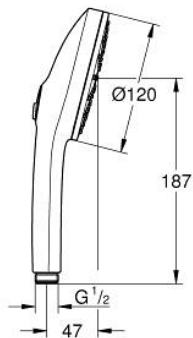

13 488 300 00 EUPHORIA 120 HAND SHOWER 3 SPRAYS

PRODUCT DESCRIPTION

- Colour: chrome
- spray plate in corresponding colour
- spray patterns: Rain, Jet, Booster
- maximum flow rate (at 3 bar): 5.2 l/min
- GROHE AquaBooster - intensified spray performance
- GROHE SmartSwitch - easily rotate the dial to enjoy your preferred spray option
- GROHE DreamSpray - perfect spray pattern
- GROHE LongLife finish
- GROHE SpeedClean - effortless limescale removal
- Inner WaterGuide - inner insulation for surface protection
- universal mounting system, fitting all standard shower hoses
- minimum pressure 1.0 bar
- suitable for instantaneous heater
- professional edition

13 488 300 00 **EUPHORIA 120 HAND SHOWER 3 SPRAYS**

SPARE PARTS, March 2025 – now

1: Dirt strainer (Spare part-nr. 0700200M)