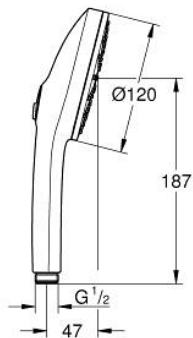

13 488 300 00 EUPHORIA 120 HAND SHOWER 3 SPRAYS

PRODUCT DESCRIPTION

- Colour: chrome
- spray plate in corresponding colour
- spray patterns: Rain, Jet, Booster
- maximum flow rate (at 3 bar): 5.2 l/min
- GROHE EcoJoy - extra efficient water usage, perfect flow
- GROHE AquaBooster - enhanced spray performance with intensified water flow
- GROHE SmartSwitch - easily rotate the dial to enjoy your preferred spray option
- GROHE DreamSpray - perfect spray pattern
- GROHE LongLife finish
- GROHE SpeedClean - effortless limescale removal
- Inner WaterGuide - inner insulation for surface protection
- universal mounting system, fitting all standard shower hoses
- minimum pressure 1.0 bar
- suitable for instantaneous heater
- professional edition

13 488 300 00 **EUPHORIA 120 HAND SHOWER 3 SPRAYS**

SPARE PARTS, March 2025 – now

1: Dirt strainer (Spare part-nr. 0700200M)