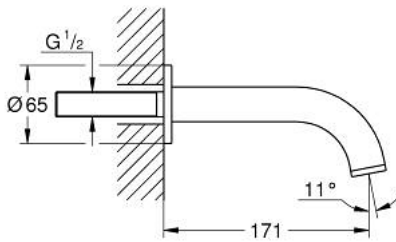

13 487 MS0 **ATRIO BATH SPOUT**

PRODUCT DESCRIPTION

- Colour: satin steel
- wall mounted
- GROHE LongLife finish
- mousseur
- projection 171 mm

13 487 MS0 **ATRIO BATH SPOUT**

SPARE PARTS, October 2022 – now

1: Mousseur (Spare part-nr. 13926000)