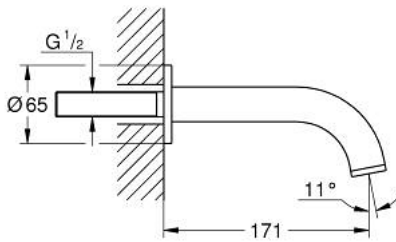

### PRODUCT DESCRIPTION

- Colour: satin graphite
- wall mounted
- GROHE LongLife finish
- mousseur
- projection 171 mm

## 13 487 MG0 ATRIO BATH SPOUT

**SPARE PARTS**, October 2021 – now

1: Mousseur (Spare part-nr. 13926000)