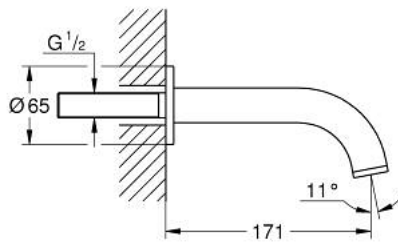

### PRODUCT DESCRIPTION

- Colour: phantom black
- wall mounted
- mousseur
- projection 171 mm

## 13 487 KF0 ATRIO BATH SPOUT

**SPARE PARTS**, January 2024 – now

1: Mousseur (Spare part-nr. 13926000)