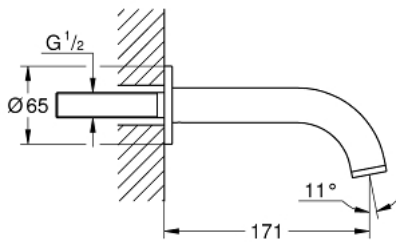

### PRODUCT DESCRIPTION

- Colour: brushed cool sunrise
- wall mounted
- GROHE LongLife finish
- mousseur
- projection 171 mm