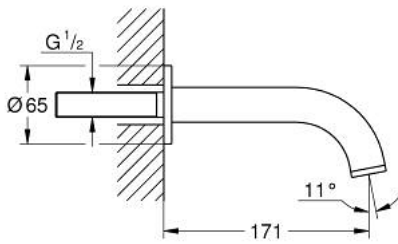

13 487 GL0 ATRIO BATH SPOUT

PRODUCT DESCRIPTION

- Colour: cool sunrise
- wall mounted
- GROHE LongLife finish
- mousseur
- projection 171 mm

13 487 GL0 ATRIO BATH SPOUT

SPARE PARTS, October 2021 – now

1: Mousseur (Spare part-nr. 13926000)