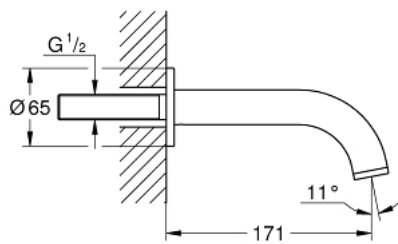

### PRODUCT DESCRIPTION

- Colour: brushed warm sunset
- wall mounted
- GROHE LongLife finish
- mousseur
- projection 171 mm

## 13 487 DL0 ATRIO BATH SPOUT

**SPARE PARTS**, November 2022 – now

1: Mousseur (Spare part-nr. 13926000)