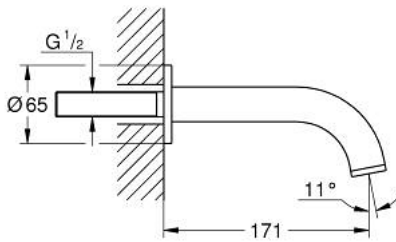

13 487 DC0 ATRIO BATH SPOUT

PRODUCT DESCRIPTION

- Colour: supersteel
- wall mounted
- GROHE LongLife finish
- mousseur
- projection 171 mm

13 487 DC0 **ATRIO BATH SPOUT**

SPARE PARTS, October 2021 – now

1: Mousseur (Spare part-nr. 13926000)