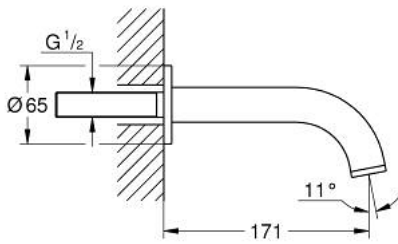

13 487 DA0 ATRIO BATH SPOUT

PRODUCT DESCRIPTION

- Colour: warm sunset
- wall mounted
- GROHE LongLife finish
- mousseur
- projection 171 mm

13 487 DA0 ATRIO BATH SPOUT

SPARE PARTS, October 2021 – now

1: Mousseur (Spare part-nr. 13926000)