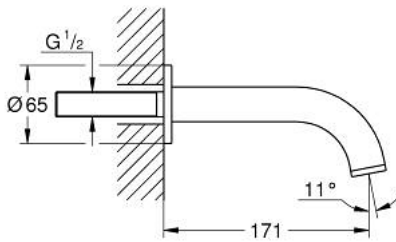

13 487 AL0 ATRIO BATH SPOUT

PRODUCT DESCRIPTION

- Colour: brushed hard graphite
- wall mounted
- GROHE LongLife finish
- mousseur
- projection 171 mm

13 487 AL0 ATRIO BATH SPOUT

SPARE PARTS, October 2021 – now

1: Mousseur (Spare part-nr. 13926000)