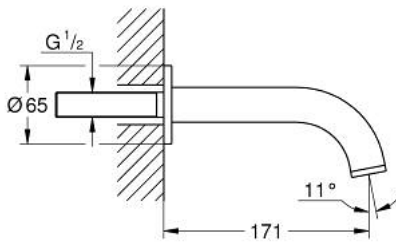

13 487 000 ATRIO BATH SPOUT

PRODUCT DESCRIPTION

- Colour: chrome
- wall mounted
- GROHE LongLife finish
- mousseur
- projection 171 mm

13 487 000 **ATRIO BATH SPOUT**

SPARE PARTS, October 2021 – now

1: Mousseur (Spare part-nr. 13926000)