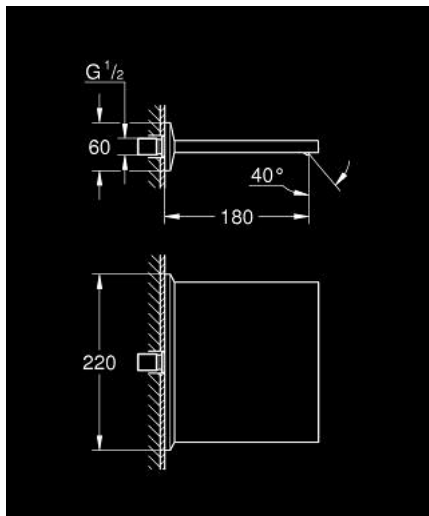

13 486 DC0 ALLURE BRILLIANT CASCADE SPOUT FOR BATH AND SHOWER

PRODUCT DESCRIPTION

- Colour: supersteel
- wall mounted
- GROHE LongLife finish
- projection 180 mm

13 486 DC0 **ALLURE BRILLIANT CASCADE SPOUT FOR BATH AND SHOWER**

SPARE PARTS, October 2021 – now

1: Dirt strainer (Spare part-nr. 0676800M)