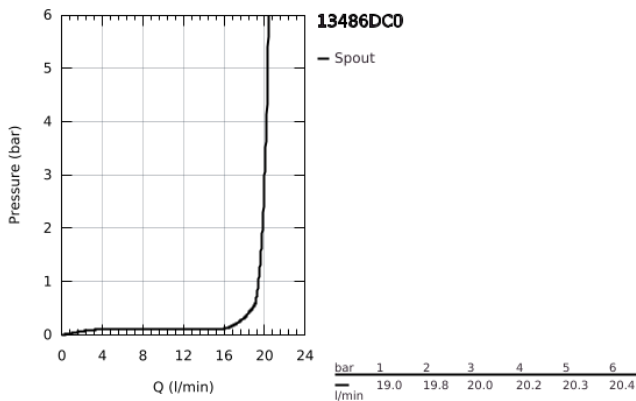

13 486 DC0 ALLURE BRILLIANT CASCADE SPOUT FOR BATH AND SHOWER

PRODUCT DESCRIPTION

- Colour: supersteel
- wall mounted
- GROHE LongLife finish
- projection 180 mm

13 486 DC0 **ALLURE BRILLIANT CASCADE SPOUT FOR BATH AND SHOWER**

SPARE PARTS, October 2021 – now

1: Dirt strainer (Spare part-nr. 0676800M)