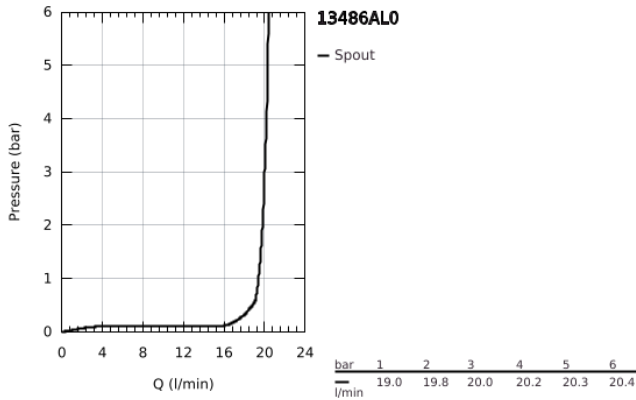

13 486 AL0 ALLURE BRILLIANT CASCADE SPOUT FOR BATH AND SHOWER

PRODUCT DESCRIPTION

- Colour: brushed hard graphite
- wall mounted
- GROHE LongLife finish
- projection 180 mm

13 486 AL0 ALLURE BRILLIANT CASCADE SPOUT FOR BATH AND SHOWER

SPARE PARTS, October 2021 – now

1: Dirt strainer (Spare part-nr. 0676800M)