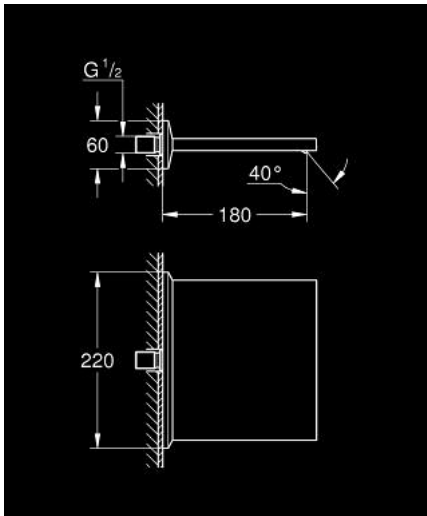

13 486 AL0 ALLURE BRILLIANT CASCADE SPOUT FOR BATH AND SHOWER

PRODUCT DESCRIPTION

- Colour: brushed hard graphite
- wall mounted
- GROHE LongLife finish
- projection 180 mm

13 486 AL0 ALLURE BRILLIANT CASCADE SPOUT FOR BATH AND SHOWER

SPARE PARTS, October 2021 – now

1: Dirt strainer (Spare part-nr. 0676800M)