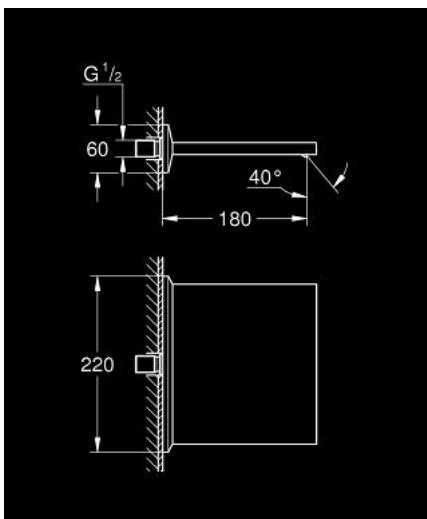

13 486 000 ALLURE BRILLIANT CASCADE SPOUT FOR BATH AND SHOWER

PRODUCT DESCRIPTION

- Colour: chrome
- wall mounted
- GROHE LongLife finish
- projection 180 mm

13 486 000 **ALLURE BRILLIANT CASCADE SPOUT FOR BATH AND SHOWER**

SPARE PARTS, October 2021 – now

1: Dirt strainer (Spare part-nr. 0676800M)