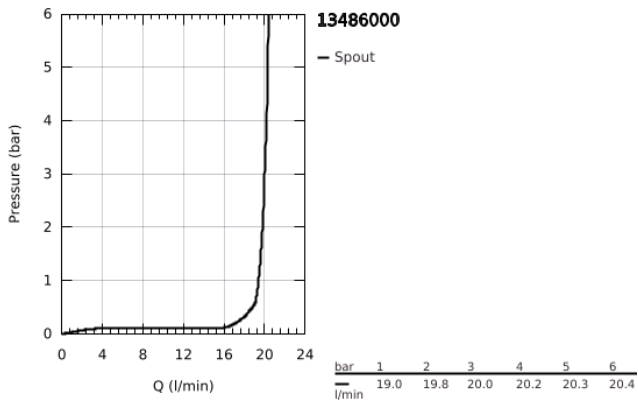

13 486 000 ALLURE BRILLIANT CASCADE SPOUT FOR BATH AND SHOWER

PRODUCT DESCRIPTION

- Colour: chrome
- wall mounted
- GROHE LongLife finish
- projection 180 mm

13 486 000 **ALLURE BRILLIANT CASCADE SPOUT FOR BATH AND SHOWER**

SPARE PARTS, October 2021 – now

1: Dirt strainer (Spare part-nr. 0676800M)