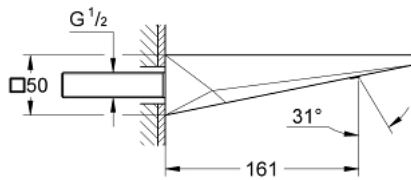

## 13 485 DC0 **ALLURE BRILLIANT BATH SPOUT**

### PRODUCT DESCRIPTION

- Colour: supersteel
- wall mounted
- GROHE LongLife finish
- projection 161 mm
- spout with integrated mousseur

Pure Freude  
an Wasser

## 13 485 DC0 **ALLURE BRILLIANT BATH SPOUT**

**SPARE PARTS**, October 2021 – now

1: Race (Spare part-nr. 46803DC0)