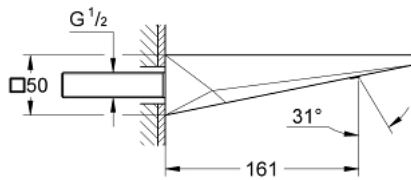

13 485 AL0 ALLURE BRILLIANT BATH SPOUT

PRODUCT DESCRIPTION

- Colour: brushed hard graphite
- wall mounted
- GROHE LongLife finish
- projection 161 mm
- spout with integrated mousseur

Pure Freude
an Wasser

13 485 AL0 ALLURE BRILLIANT BATH SPOUT

SPARE PARTS, October 2021 – now

1: Race (Spare part-nr. 46803AL0)