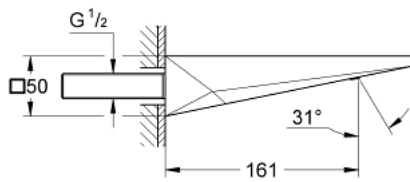

13 485 000 ALLURE BRILLIANT BATH SPOUT

PRODUCT DESCRIPTION

- Colour: chrome
- wall mounted
- GROHE LongLife finish
- projection 161 mm
- spout with integrated mousseur

Pure Freude
an Wasser

13 485 000 ALLURE BRILLIANT BATH SPOUT