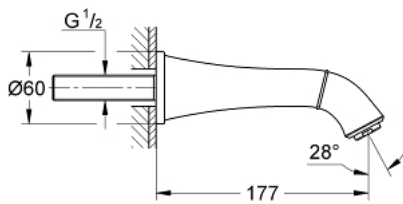

## 13 484 IG0 GRANDERA BATH SPOUT

### PRODUCT DESCRIPTION

- Colour: chrome/gold
- wall mounted
- GROHE LongLife finish
- mousseur
- projection 177 mm

Pure Freude  
an Wasser

## 13 484 IG0 GRANDERA BATH SPOUT

**SPARE PARTS**, October 2021 – now

1: Mousseur (Spare part-nr. 13952G00)