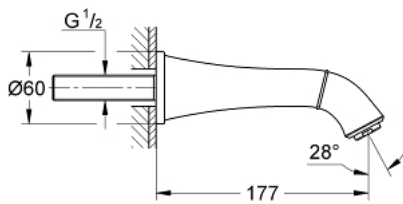

13 484 000 **GRANDERA BATH SPOUT**

PRODUCT DESCRIPTION

- Colour: chrome
- wall mounted
- GROHE LongLife finish
- mousseur
- projection 177 mm

Pure Freude
an Wasser

13 484 000 GRANDERA BATH SPOUT

SPARE PARTS, October 2021 – now

1: Mousseur (Spare part-nr. 13952000)