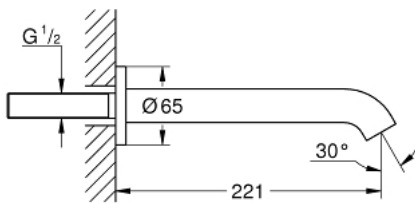

13 449 GN1 ESSENCE BATH SPOUT

PRODUCT DESCRIPTION

- Colour: brushed cool sunrise
- wall mounted
- mousseur
- male thread 1/2"
- projection 221 mm
- GROHE LongLife finish

13 449 GN1 ESSENCE BATH SPOUT

SPARE PARTS, August 2020 – now

1: Mousseur (Spare part-nr. 13926000)